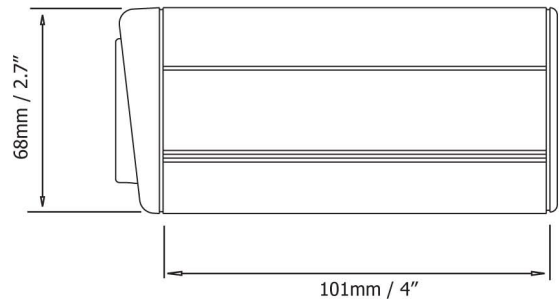

CAMERA

Color Cameras

Polestar Series with True Day/Night

EQ550 **POLESTAR**

1/3" 560 TVL Polestar True Day/Night Color Camera

Features

- Advanced 16-bit Digital Signal Processor (DSP) delivers excellent picture quality and performance
- True Day/Night function with IR cut filter
- Built-in DNR (Dynamic Noise Reduction) for noise reduction and a 70% saving of disk storage
- Super low light with high sensitivity of 0.002 lux/F=1.2 (SENS-UP shutter x128)
- OSD setting menu
- Support Motion Detection function and Privacy function
- Support either C-mount or CS-mount (optional), needs to have C/CS mount ring regardless.

Specifications

Pickup Device	Sony 1/3" Interline transfer Super HAD CCD
Video Format	NTSC or PAL
Picture Format	768 x 494 NTSC / 752 x 582 PAL
Horizontal Resolution	560 TVL
Video Output	BNC VBS 1.0 Vp-p, 75 ohm
Sensitivity	0.002 lux (SENS-UP x128);0.25lux/F=1.2
S/N Ratio	Over 50dB (AGC off)
OSD	Yes
True Day/Night	Yes (Auto IR cut filter and B/W Sensitivity Enhanced, Off/High lux/Low lux Switchable)
Shutter Selection	ESC/Manual/FLK selectable
White Balance	ATW (2500~8300°K)/AWC/Manual
Backlight Comp.	Yes, Off/Low/Middle/High selectable
Auto Gain Control	Yes, Off/Low/Middle/High selectable
Power Source	12VDC/24VAC, 100VAC~240VAC
Dimension	Approx. 101 (L) x 56 (W) x 68 (H) mm / 4" (L) x 2.2" (W) x 2.7" (H)
Operating Temperature	-10°C~50°C / 32°F~122°F (20%~80% Humidity)
Power Consumption	100VAC~240VAC, 12W max 24VAC, 6W max. / 12VDC, 4W max.
Weight	Approx. 500g / 1.1 lb

Dimensions

(Unit: mm/inch)

*Lens sold separately

Package Contents

- Camera Unit x 1
- 9-Pin Male Connector x 1
- Accessory Pack x 1
- Manual x 1

Ordering Information

- **EQ550:** 1/3" Polestar Box Housing, True Day/Night, 560 TVL, 0.002 lux, Dual Volt