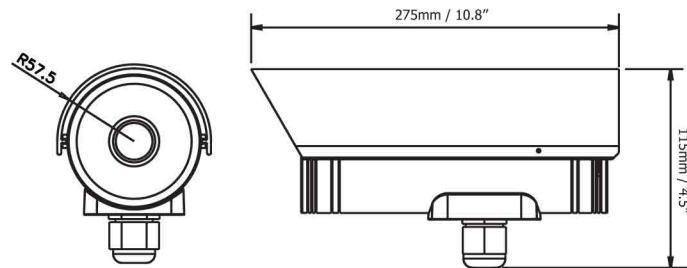

### Features

- Vari-frequency IR control
- Long IR distance: 30 meter /98 ft. (EZ230E), 50 meters/164 ft. (EZ235E)
- Up to 20,000 hours of IR LED lifespan
- 35 powerful high illumination LEDs
- Built-in heater for camera to operate in low temperature environments
- Cable Management Solution: Cable wires are placed inside camera housing & bracket for a complete IP66 feature, wire damage and easy installation
- IP66 rated, tamper proof and vandal proof
- Patent pending housing & bracket design

### Specifications

Pickup Device	1/3" Sony Super HAD CCD
Picture Format	510 x 492 NTSC / 500 x 582 PAL
Horizontal Resolution	380 TVL
Video Output	BNC 1.0 Vp-p, 75 ohm
Lens	Fixed Lens = 6, 8, 16 and 25 mm
Sensitivity	0.3 lux/F=1.2 (AGC ON); 0 lux (IR On)
Gamma Correction	0.45
S/N Ratio	48dB
Auto White Balance	Yes
Electronic Shutter	1/50 (1/60) ~ 1/100,000 sec.
Backlight Comp.	Yes
Auto Gain Control	Yes
Sync. Mode	Internal Sync.
Power Source	2 types: 24VAC / 100VAC~240VAC
Power Consumption	24VAC / 100VAC~240VAC, 16W
Dimension	Approx. 275 (O.D) x 115 (H) mm / 10.8" (O.D) x 4.5" (H)
Operating Temperature	-40°C~50°C / -40°F~122°F (20~80% humidity)
IR Distance	30M / 98 ft.(EZ230E), 50M / 164 ft.(EZ235E)
IR Wavelength	850nm
IR LED Lifespan	Up to 20,000 hours
Weatherproof Ratings	IP66 Rated
Heater	Yes, Built-in

### Dimensions

(Unit: mm/inch)