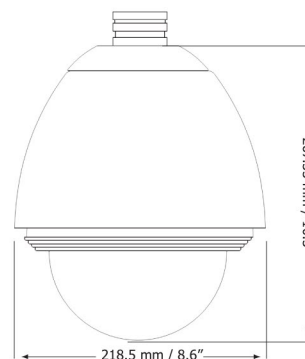

Specifications

Image Device	1/4" Sony Vertical Double Density Interline CCD
Zoom Ratio	30x Optical (8x Digital Zoom)
Lens	30x Optical Zoom f=3.3mm (wide) to 99.0mm (tele), F1.6~F3.2
Horizontal Resolution	520 TVL color / 570 TVL B&W
Iris	Auto / Manual
Focus	Auto / Manual
Backlight Comp.	Auto
Gain Control	Auto
White Balance	Auto
Video Output	1.0 + 0.2V p-p
Fan/Heater	Fan/heater auto starts (outdoor dome)
Operating Temperature	-40°C ~ 60°C / -40°F ~ 140°F (outdoor dome)
Weather ProofR	IP66 Rated
Receiver	Built-in
Motor	Stepping Motor
Min. Illumination	Color: 0.3 lux/F1.6 (50IRE) B/W: 0.05 lux/F1.6 (50IRE)
Preset	239 Preset Points
Wide Dynamic Range	Over 52dB
Built-In Protocols	EverFocus, Pelco-D, Pelco-P, Samsung
Horizontal Rotation Range	360° unlimited rotation
Auto Pan (2 points scanning)	Can set freely
Auto Pan Speed	1~239 grade available
Tilt Rotation Range	180° pendulum motion
Communication	Standard RS-485
Power Supply	AC 24V + 5%
Power Consumption	70 W with heater
Dimension	Approx. 218.5 (W) x 267.35 (H) mm / 8.6" (W) x 10.5" (H)
Weight	Approx. 4.2 kg / 9.25 lbs

Dimensions

(Unit: mm/inch)

Package Contents

Package contains 3 boxes.

- Housing x 1
- Bulb x 1
- Wall Mount Bracket x 1
- Power Adapter x 1
- Mechanical part with camera module x 1
- Manual x 1

Accessory Package: